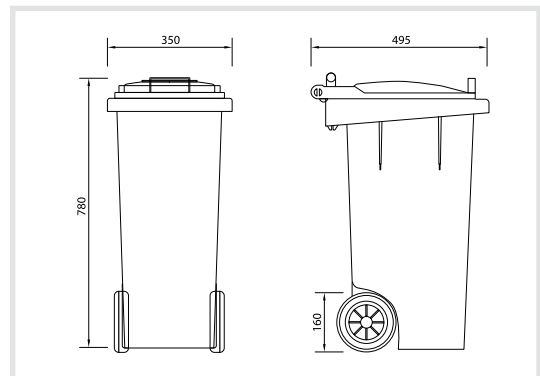

MOBILE GARBAGE BIN

Easy to handle with foothold

MGB-60

*Wheeled Waste Container
60 Liter with Lid*

Product Features

- Easy handling to carry around
- Smooth lid for opening & closing
- High resistance to UV radiation, color alteration
- Edge prevents rainwater from penetrating
- Easily maneuverable for transport and discharge
- Special colors for waste separation
- A variety of choices for user's personal purpose.
- Standard colors : Body-Gray
Lid-Green, Blue, Yellow and Orange.
Special colors are available on request

Wheels

- Solid rubber tires
- Diameter : 165mm
- High stability
- Efficient corrosion protection

Application Scope

- Food garbage bin
- Recyclable waste for household
- General garbage for public place

Specification

- Material : HDPE

- Dimension(unit : mm)

Width	Depth	Height	Weight(kg)	Volume(L)
350	495	780	7.0±2%	60

www.ottokorea.com