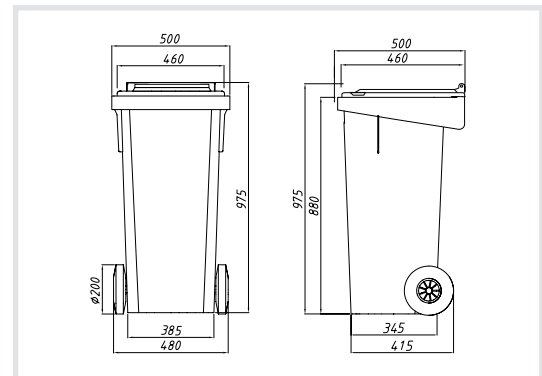

MOBILE GARBAGE BIN

MGB-120

Wheeled Waste Container
120 Liter with Lid

Easy to handle with
foothold

Product Features

- Easy handling to carry around
- Smooth lid for opening & closing
- High resistance to UV radiation, color alteration
- Edge prevents rainwater from penetrating
- Easily maneuverable for transport and discharge
- Special colors for waste separation
- A variety of choices for user's personal purpose
- Available colors : Body-Gray, Green, Yellow
Lid-Green, Blue, Yellow and Orange.

Application Scope

- Food waste for public restaurant
- Recyclable waste for household
- General garbage for public place

Specification

- Material : HDPE

- Dimension(unit : mm)

Width	Depth	Height	Weight(kg)	Volume(l)
500	500	975	11.5±2%	120